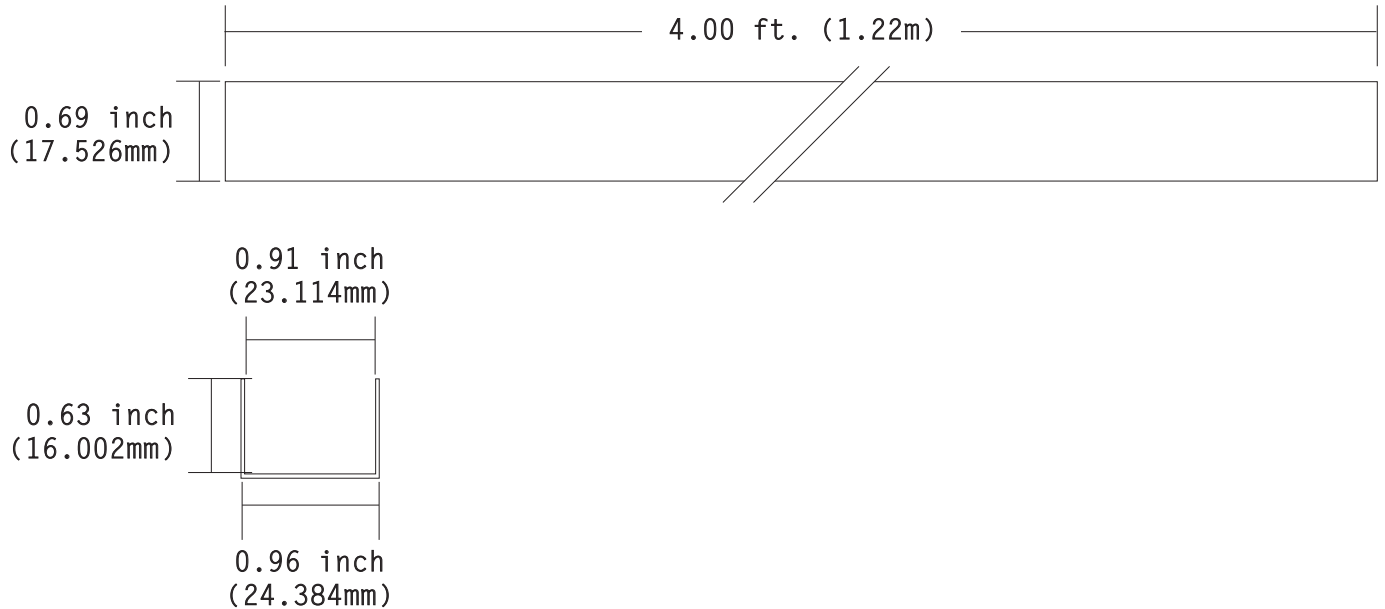

**Flexible LED Neon Channel**

**BASIC PRODUCT INFORMATION**

<b>Description</b>	Channel for the Flexible LED Neon	<b>Width (inches)</b>	0.96"	<b>Width (metric)</b>	24.384mm
<b>Features</b>	<ul style="list-style-type: none"> <li>• Light weight and can easily be cut</li> <li>• Sold in 4ft. lengths</li> <li>• Available in Plastic or Aluminum</li> </ul>	<b>Height (inches)</b>	0.69"	<b>Height (metric)</b>	17.526mm
<b>Parts &amp; Accessories</b>	#FNEONDCxxx - Flexible LED Neon 24VDC (specify color when ordering)	<b>Length (inches)</b>	4 ft.	<b>Length (metric)</b>	1.22m